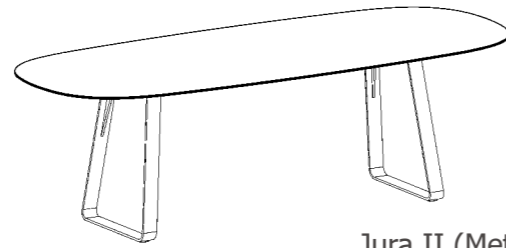

Jura II (Meta-Oval) nur:
200x100cm = Art-NR. 2010M
240x100 = Art-Nr. 2040M

Masse | dimensions

Fix: 160 – 180 x 90 | 200 – 300 x 100cm
Gestell | pied: 60 x 8mm
Höhe | hauteur: 75cm