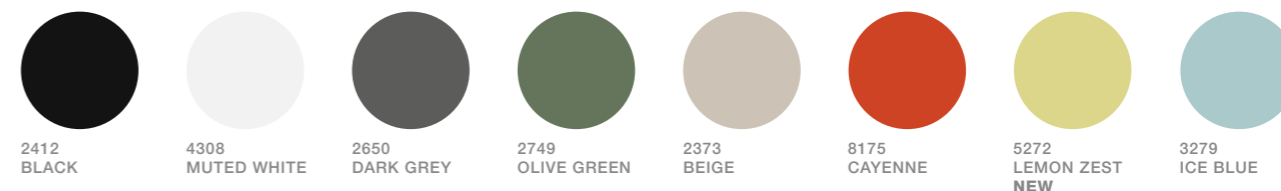

10705-0318
SKETCH DINING TABLE
160 X 89 X 75 CM

RRP €999 Ex VAT €839

10716-0318
SKETCH DINING TABLE
220 X 89 X 75 CM

RRP €1.099 Ex VAT €924

FRAME: POWDER COATED ALUMINUM OR STEEL - GREY
TABLETOPS: BAMBOO

DESIGNED BY
HENRIK PEDERSEN

EYELET MONOCHROME
COLOR CODE = XXXX

EDGE MONOCHROME
COLOR CODE = XXXX

20901-XXXX
EYELET TRAY TABLE
Ø45 X 46,5 CM

RRP €149 Ex VAT €125

20902-XXXX
EYELET TRAY TABLE
Ø57,5 X 41 CM

RRP €199 Ex VAT €167

10911-XXXX
EDGE TRAY TABLE
Ø46,5 X 50 CM