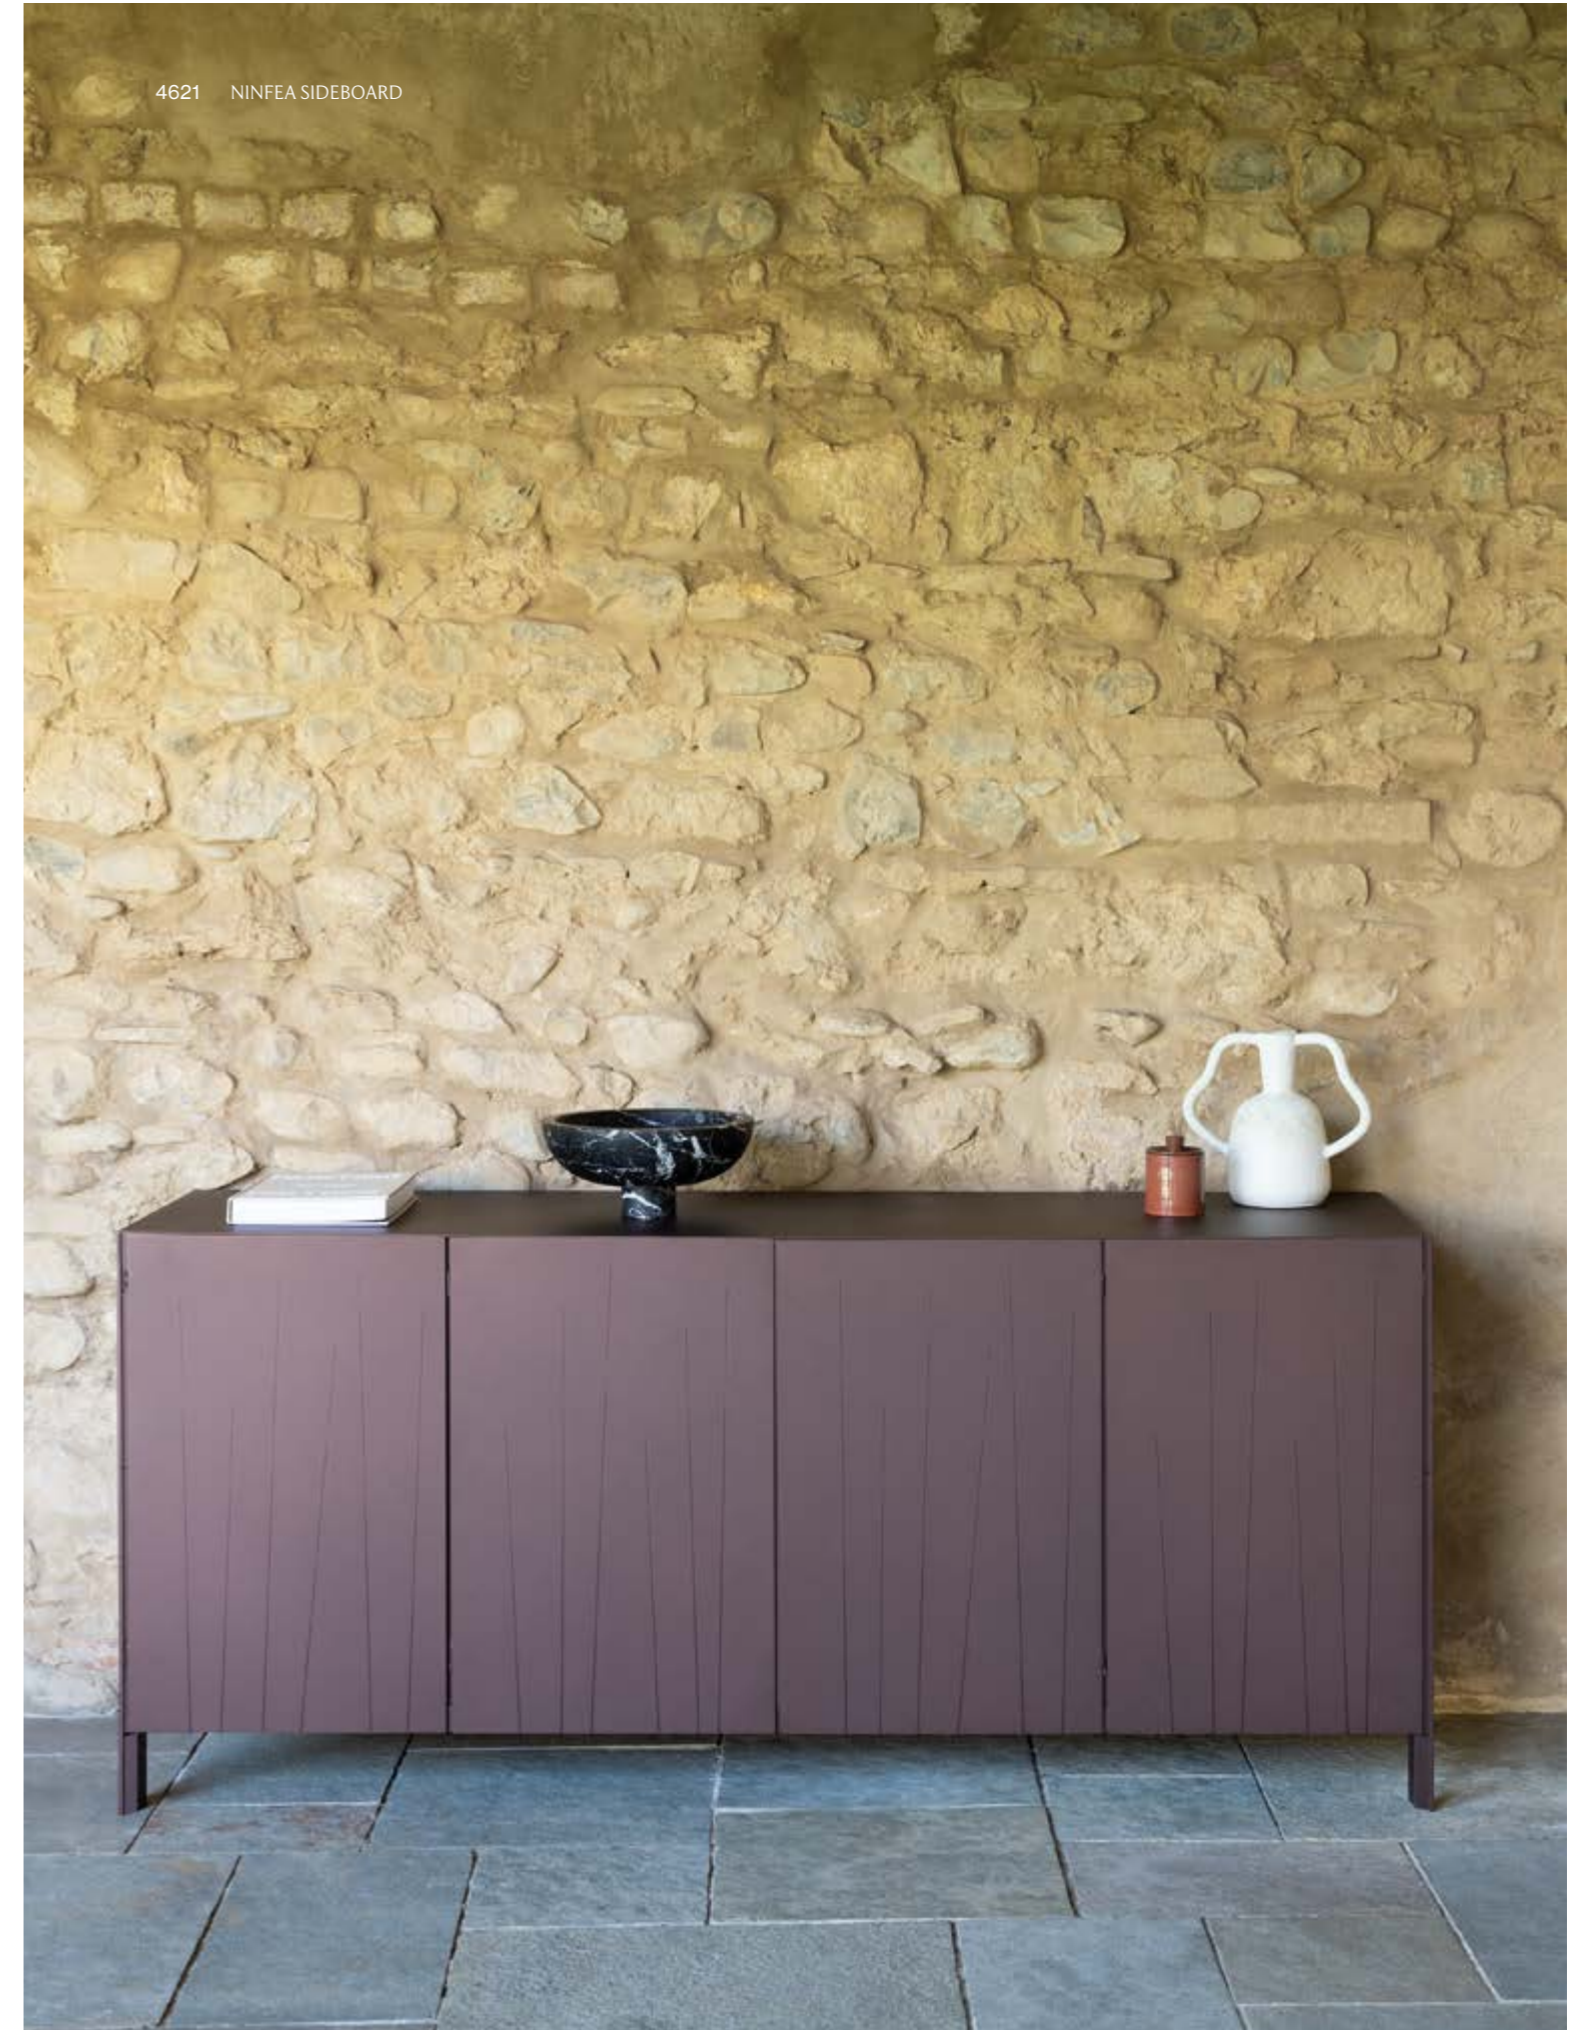

NINFEA

Design Alberto Lievore

4621 NINFEA SIDEBOARD