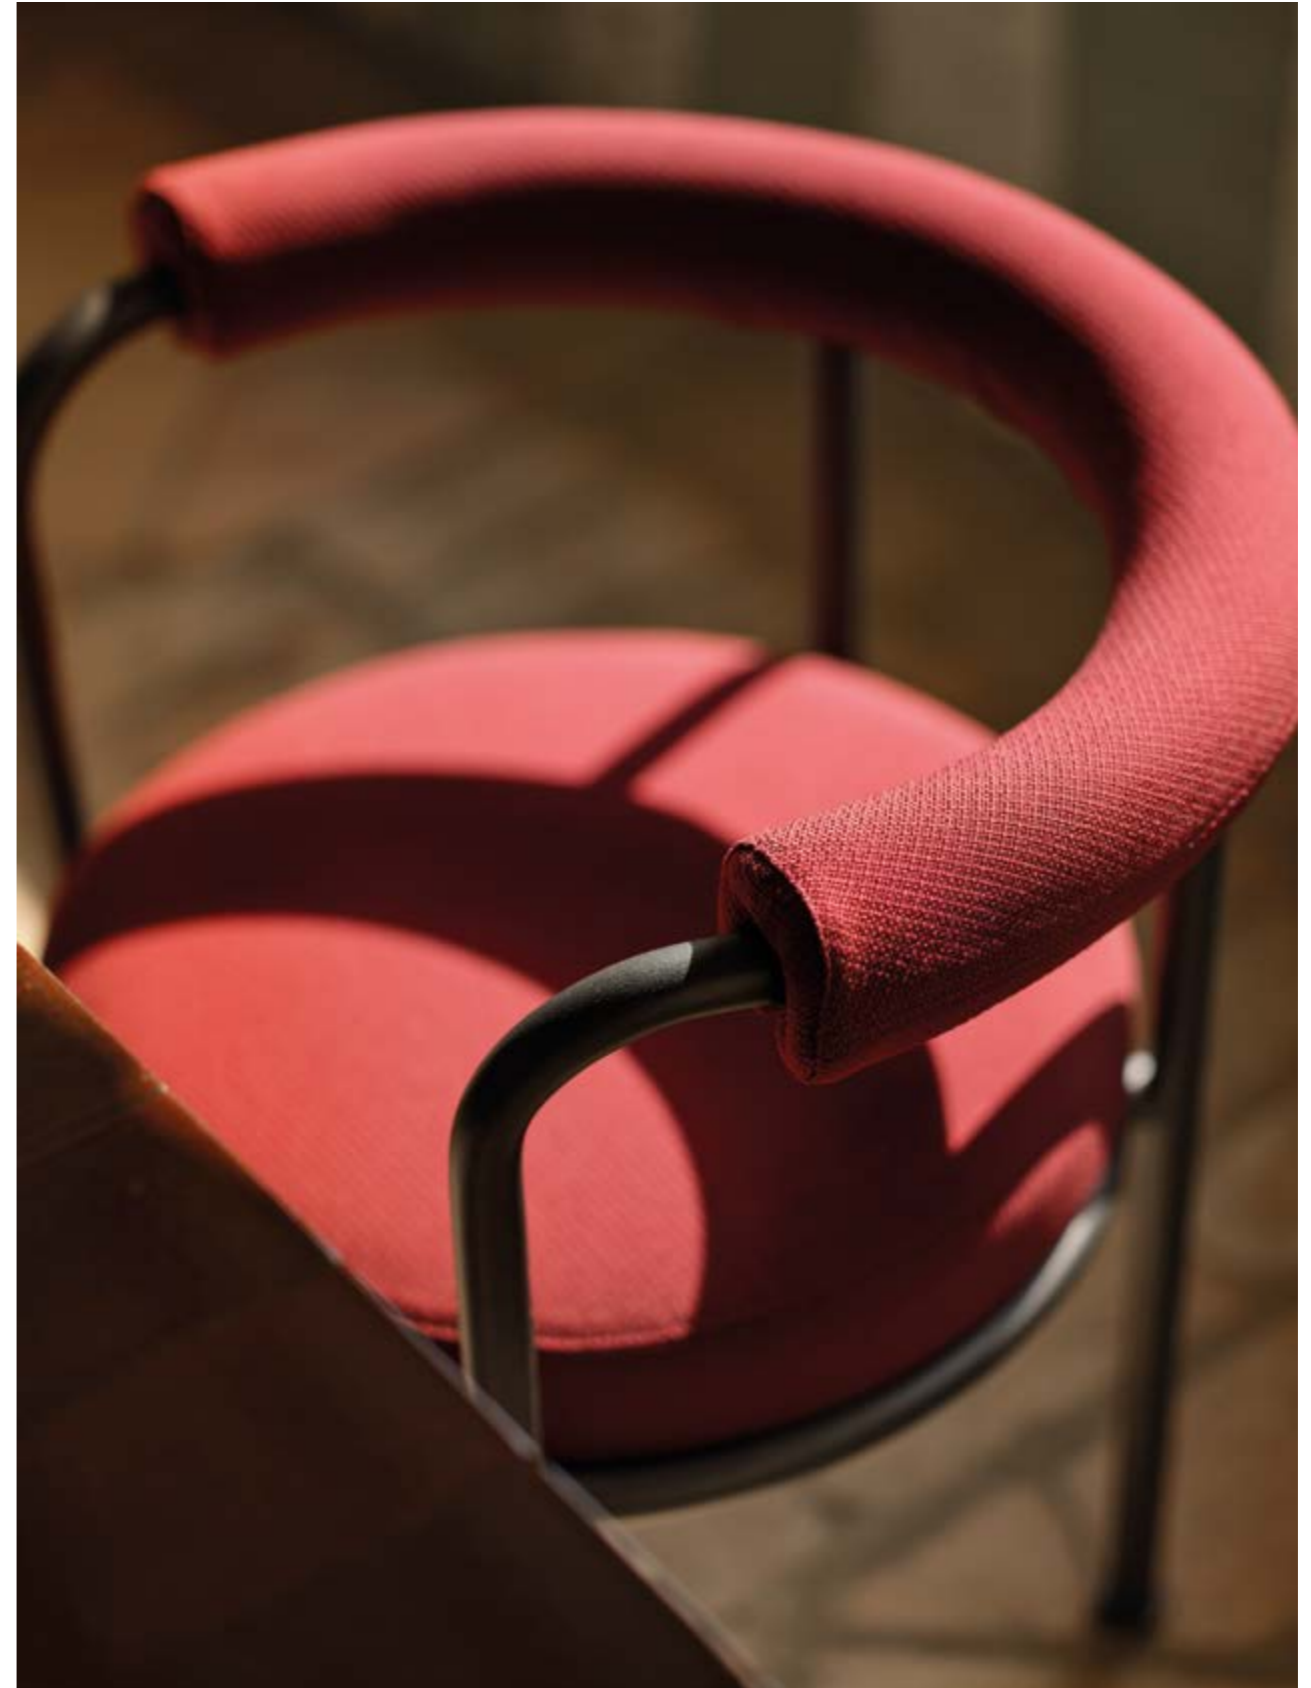

# ROÈ

Design Francesco Meda & David Lopez Quincoces

R301 ROÈ DINING ARMCHAIR

R301 ROÈ DINING ARMCHAIR

R301 ROÈ DINING ARMCHAIR  
 R302 ROÈ DINING ARMCHAIR WITH SEAT AND BACKREST CUSHIONS  
 R303 ROÈ DINING ARMCHAIR WITH SEAT AND CYLINDRICAL CUSHIONS