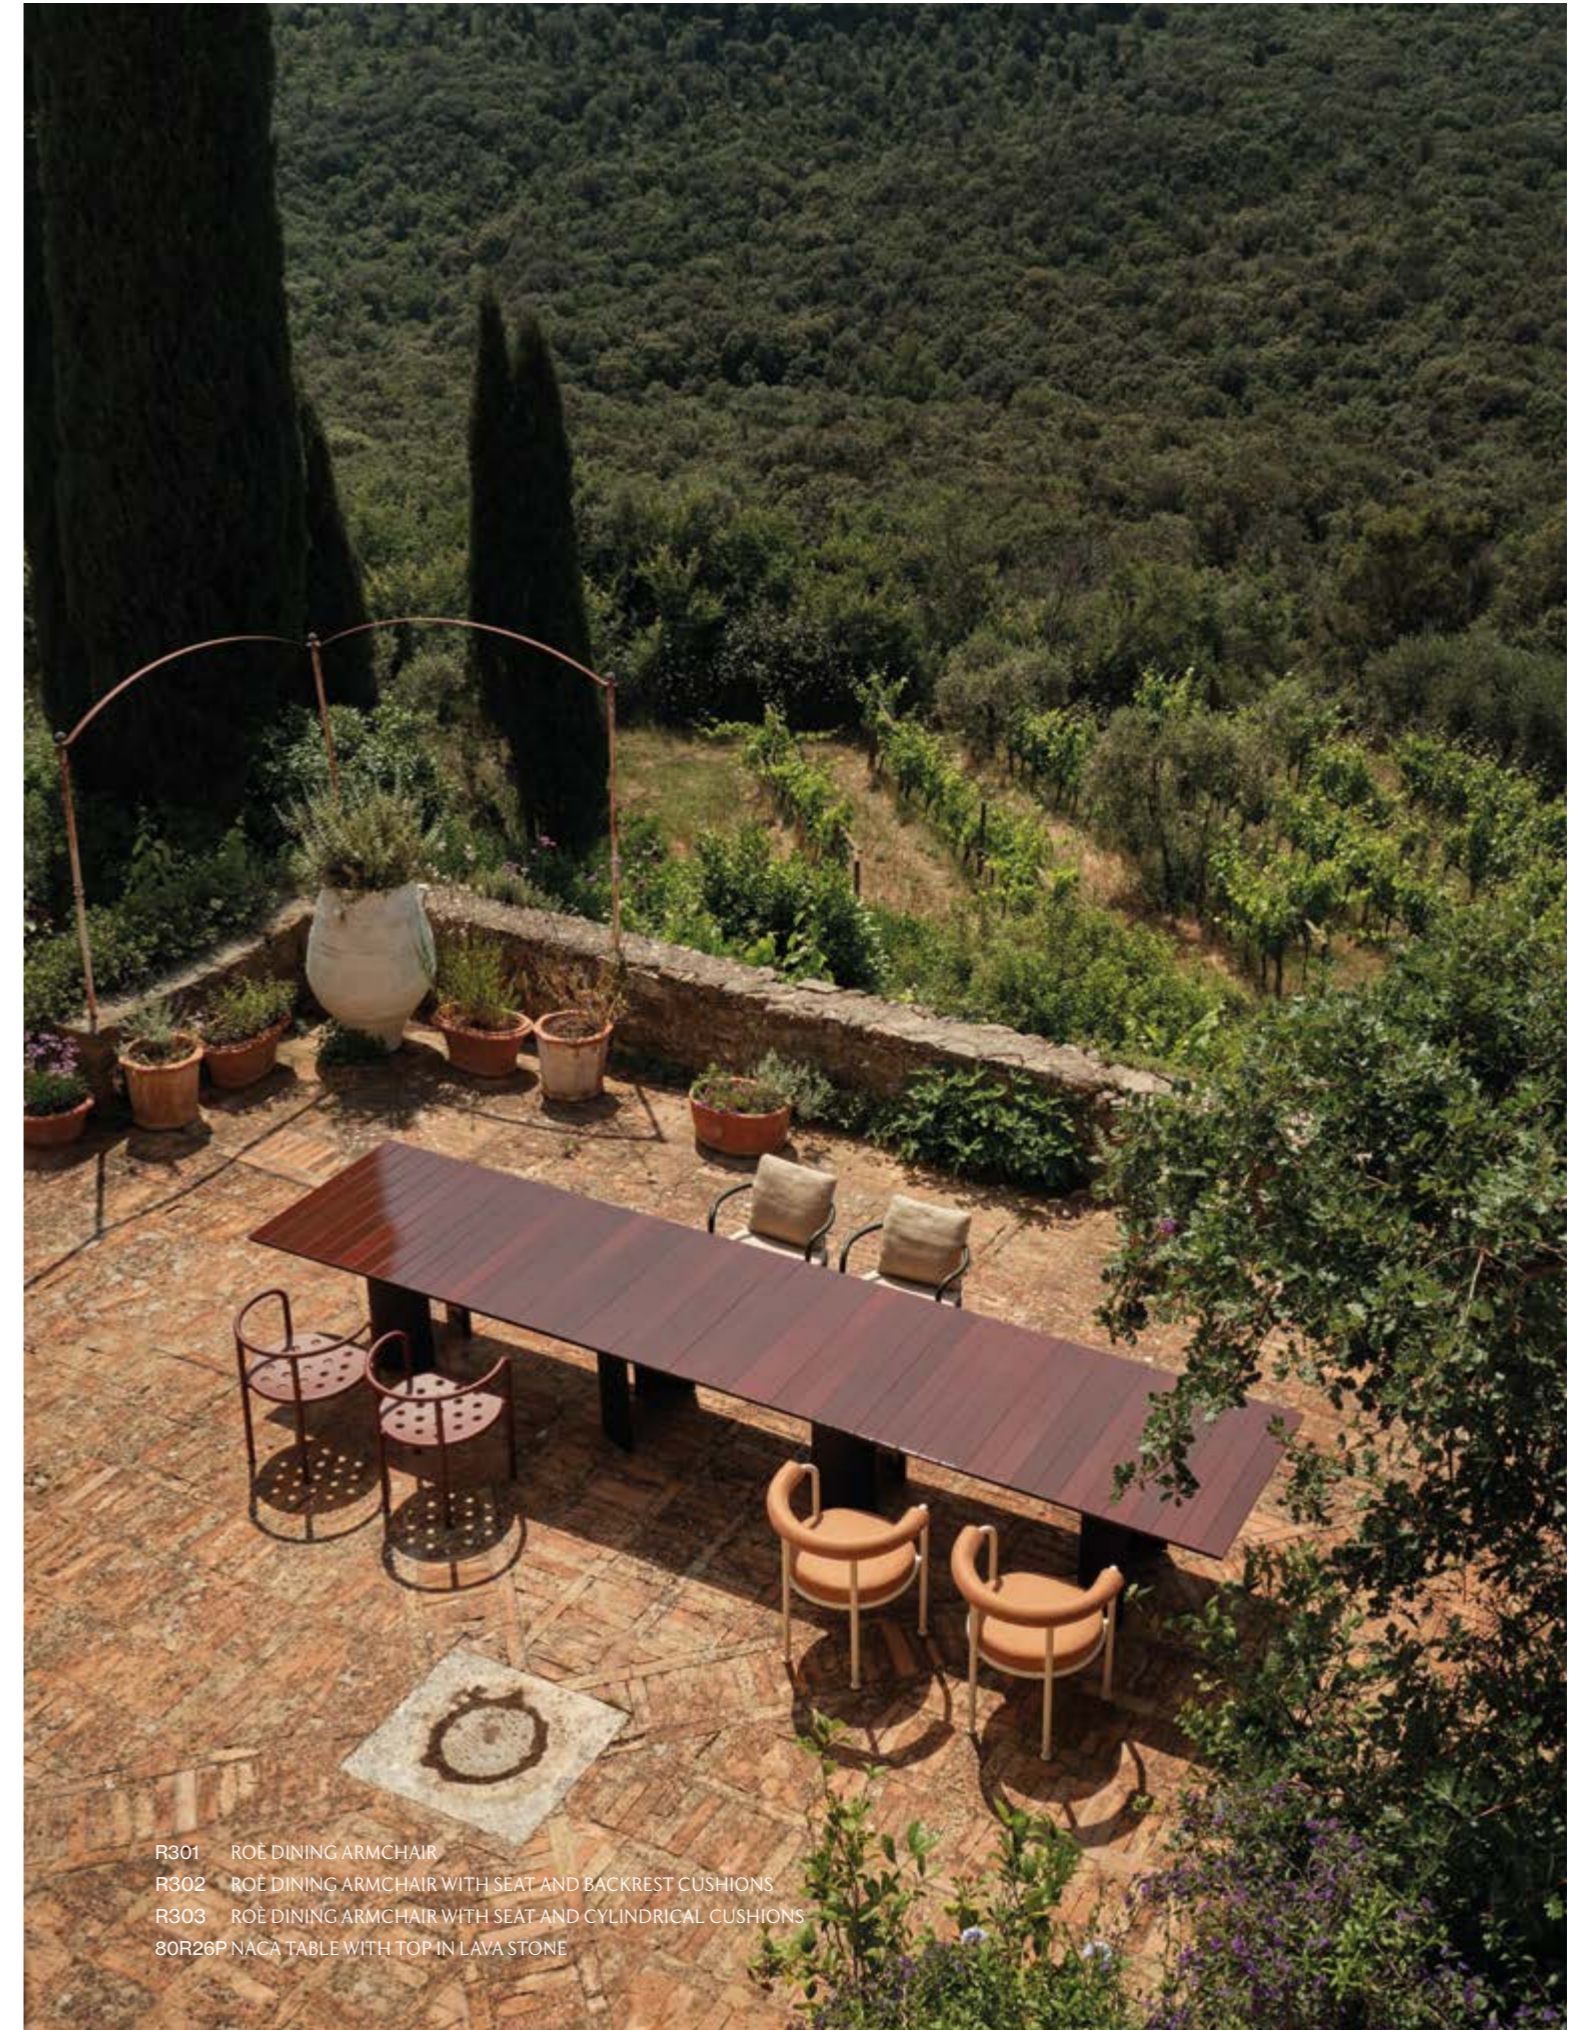

R301 ROÈ DINING ARMCHAIR  
R302 ROÈ DINING ARMCHAIR WITH SEAT AND BACKREST CUSHIONS  
R303 ROÈ DINING ARMCHAIR WITH SEAT AND CYLINDRICAL CUSHIONS  
80R26P NACA TABLE WITH TOP IN LAVA STONE

80T16A NACA ROUND TABLE