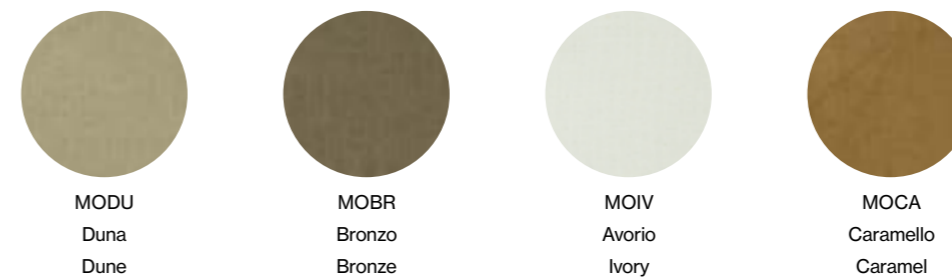

Mojito **marzottointeriors**