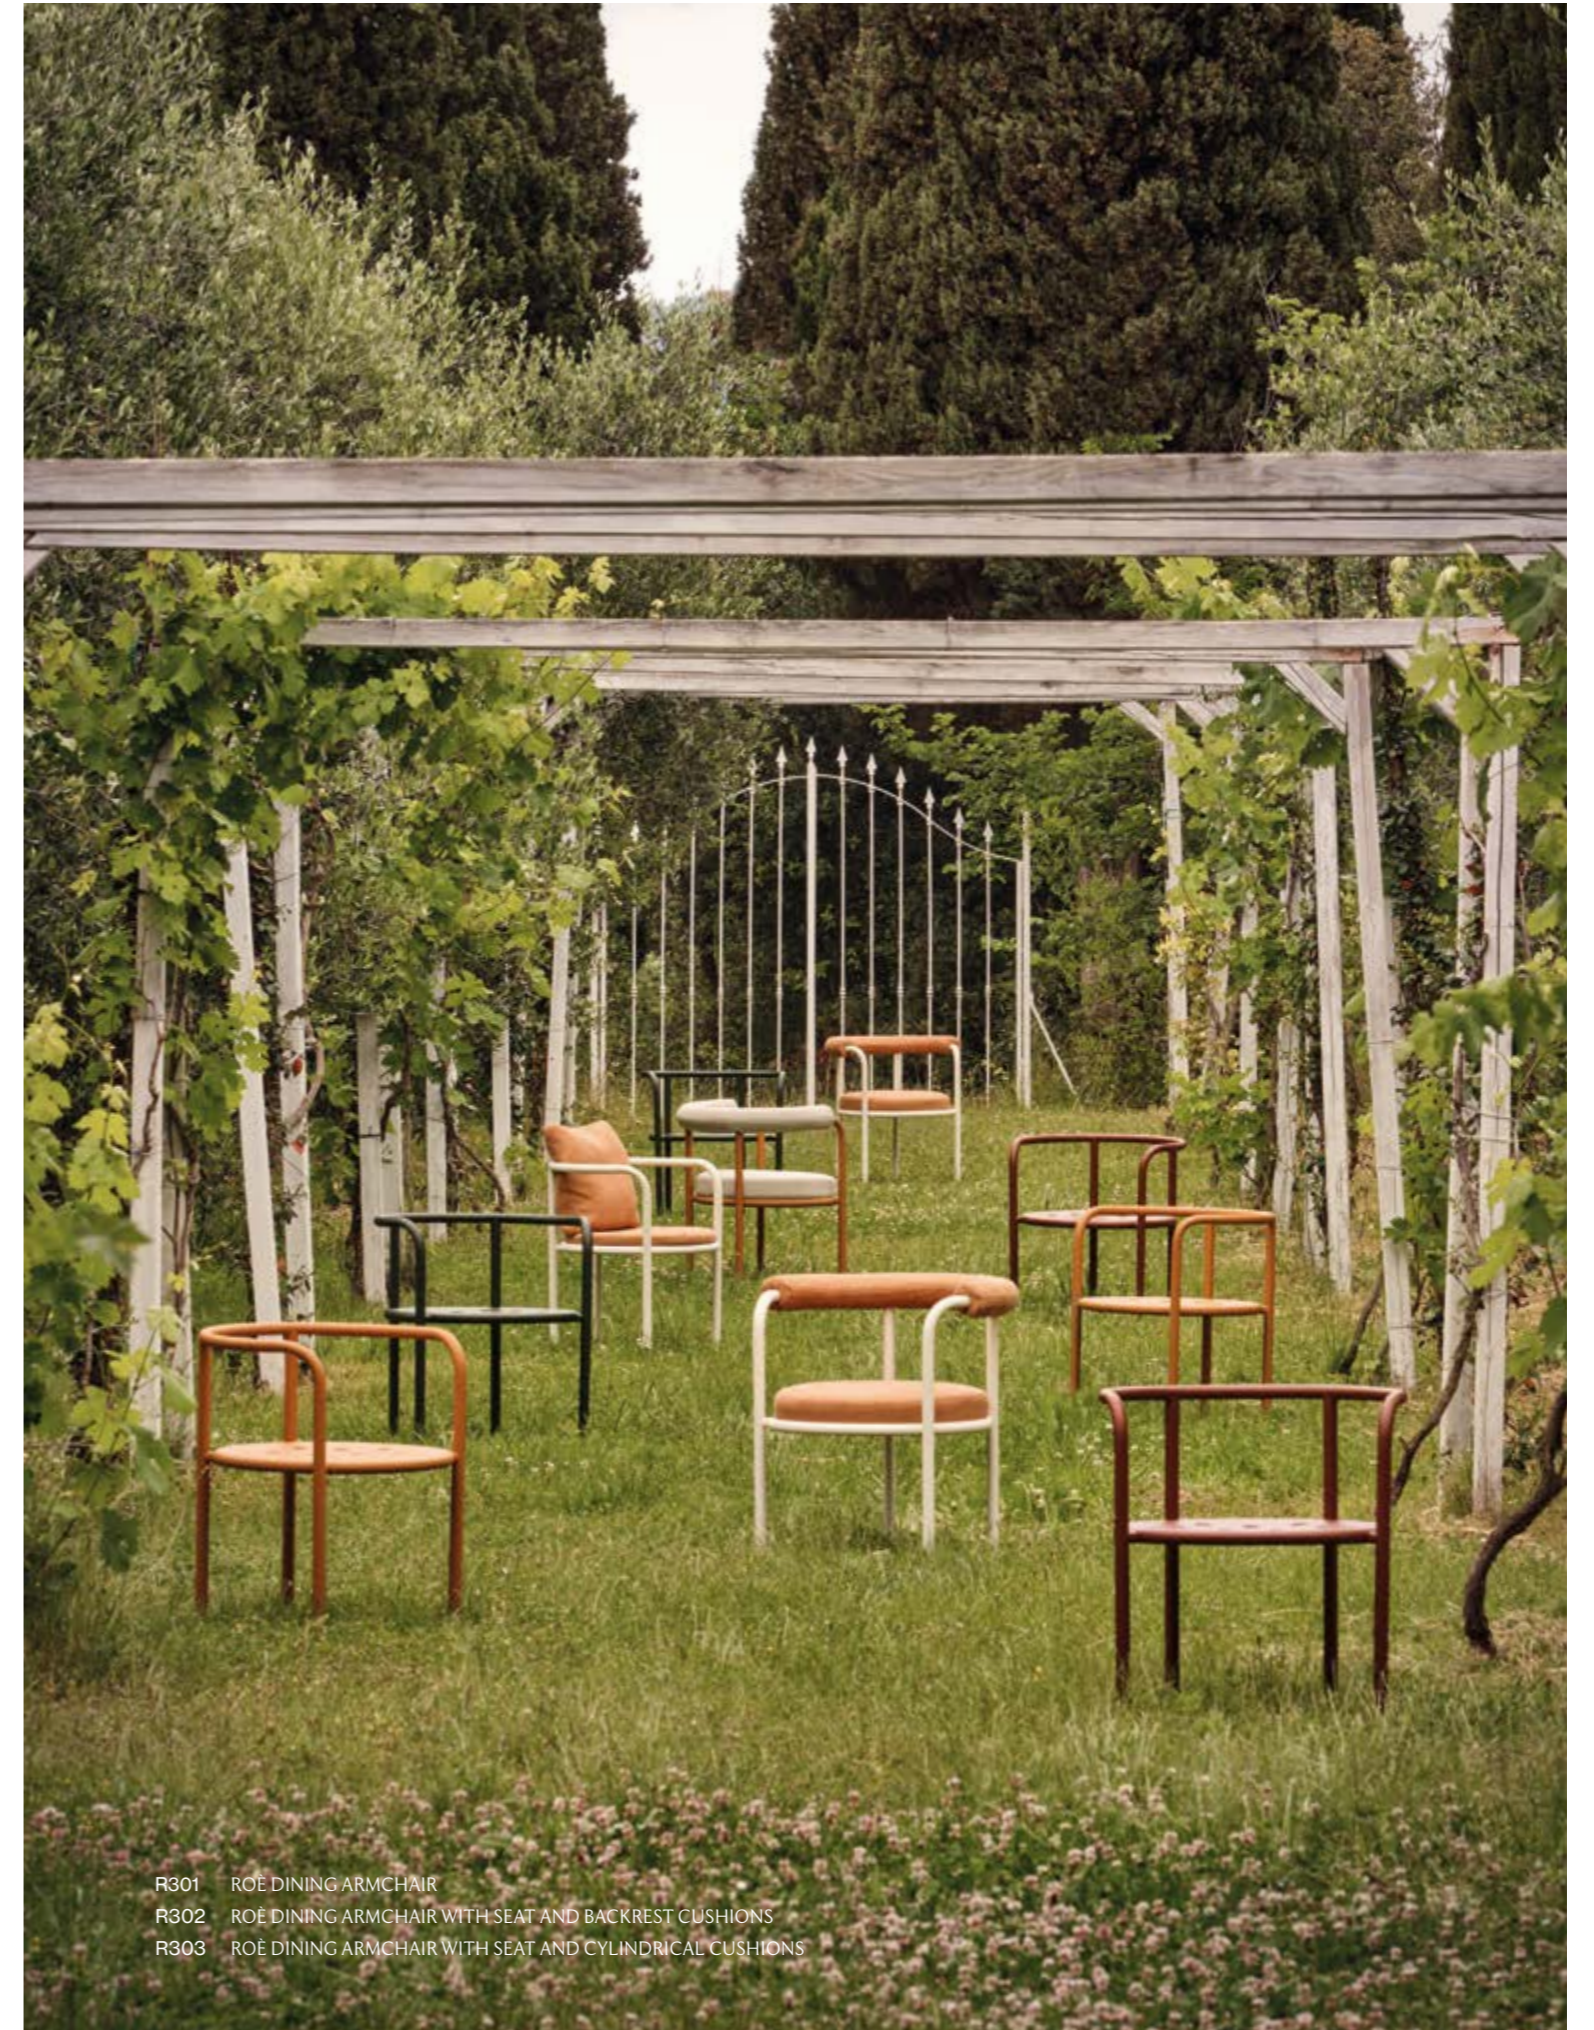

R301 ROÈ DINING ARMCHAIR
R302 ROÈ DINING ARMCHAIR WITH SEAT AND BACKREST CUSHIONS
R303 ROÈ DINING ARMCHAIR WITH SEAT AND CYLINDRICAL CUSHIONS