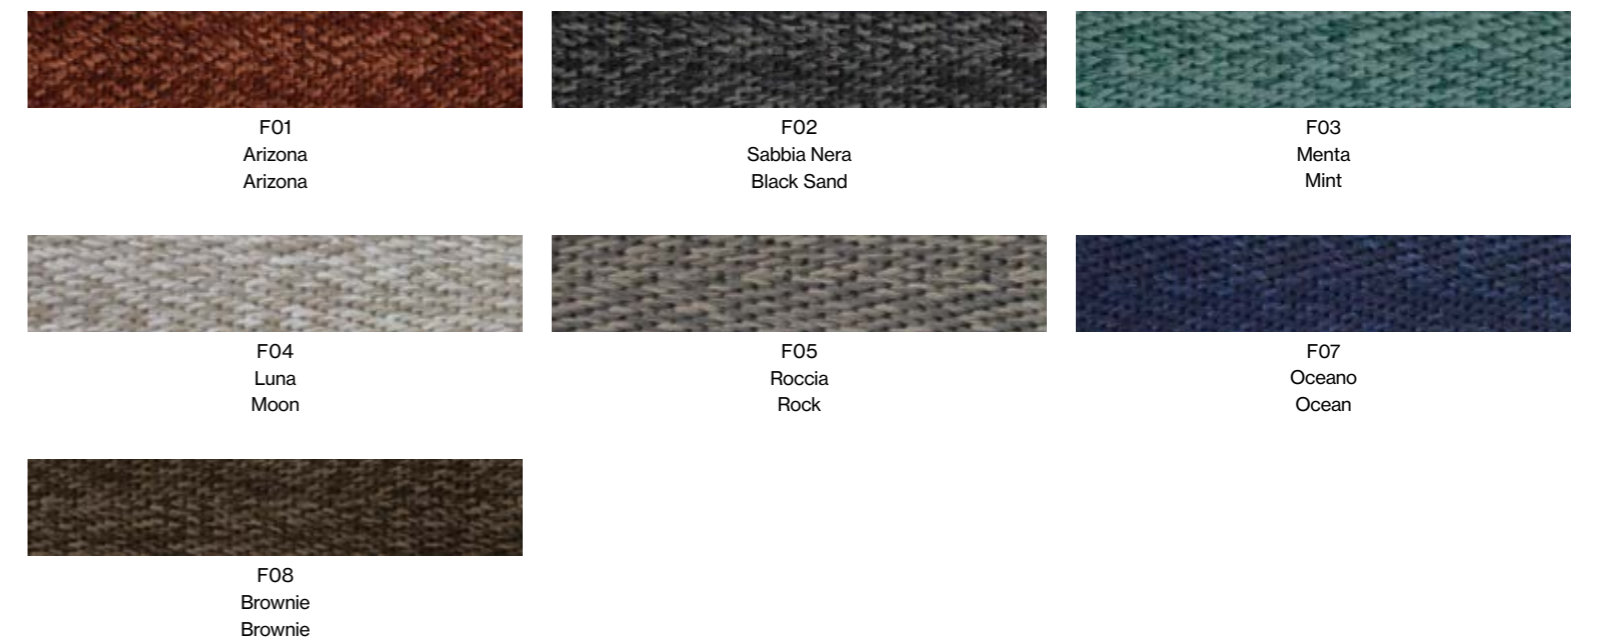

CORDE PIATTE • FLAT ROPES