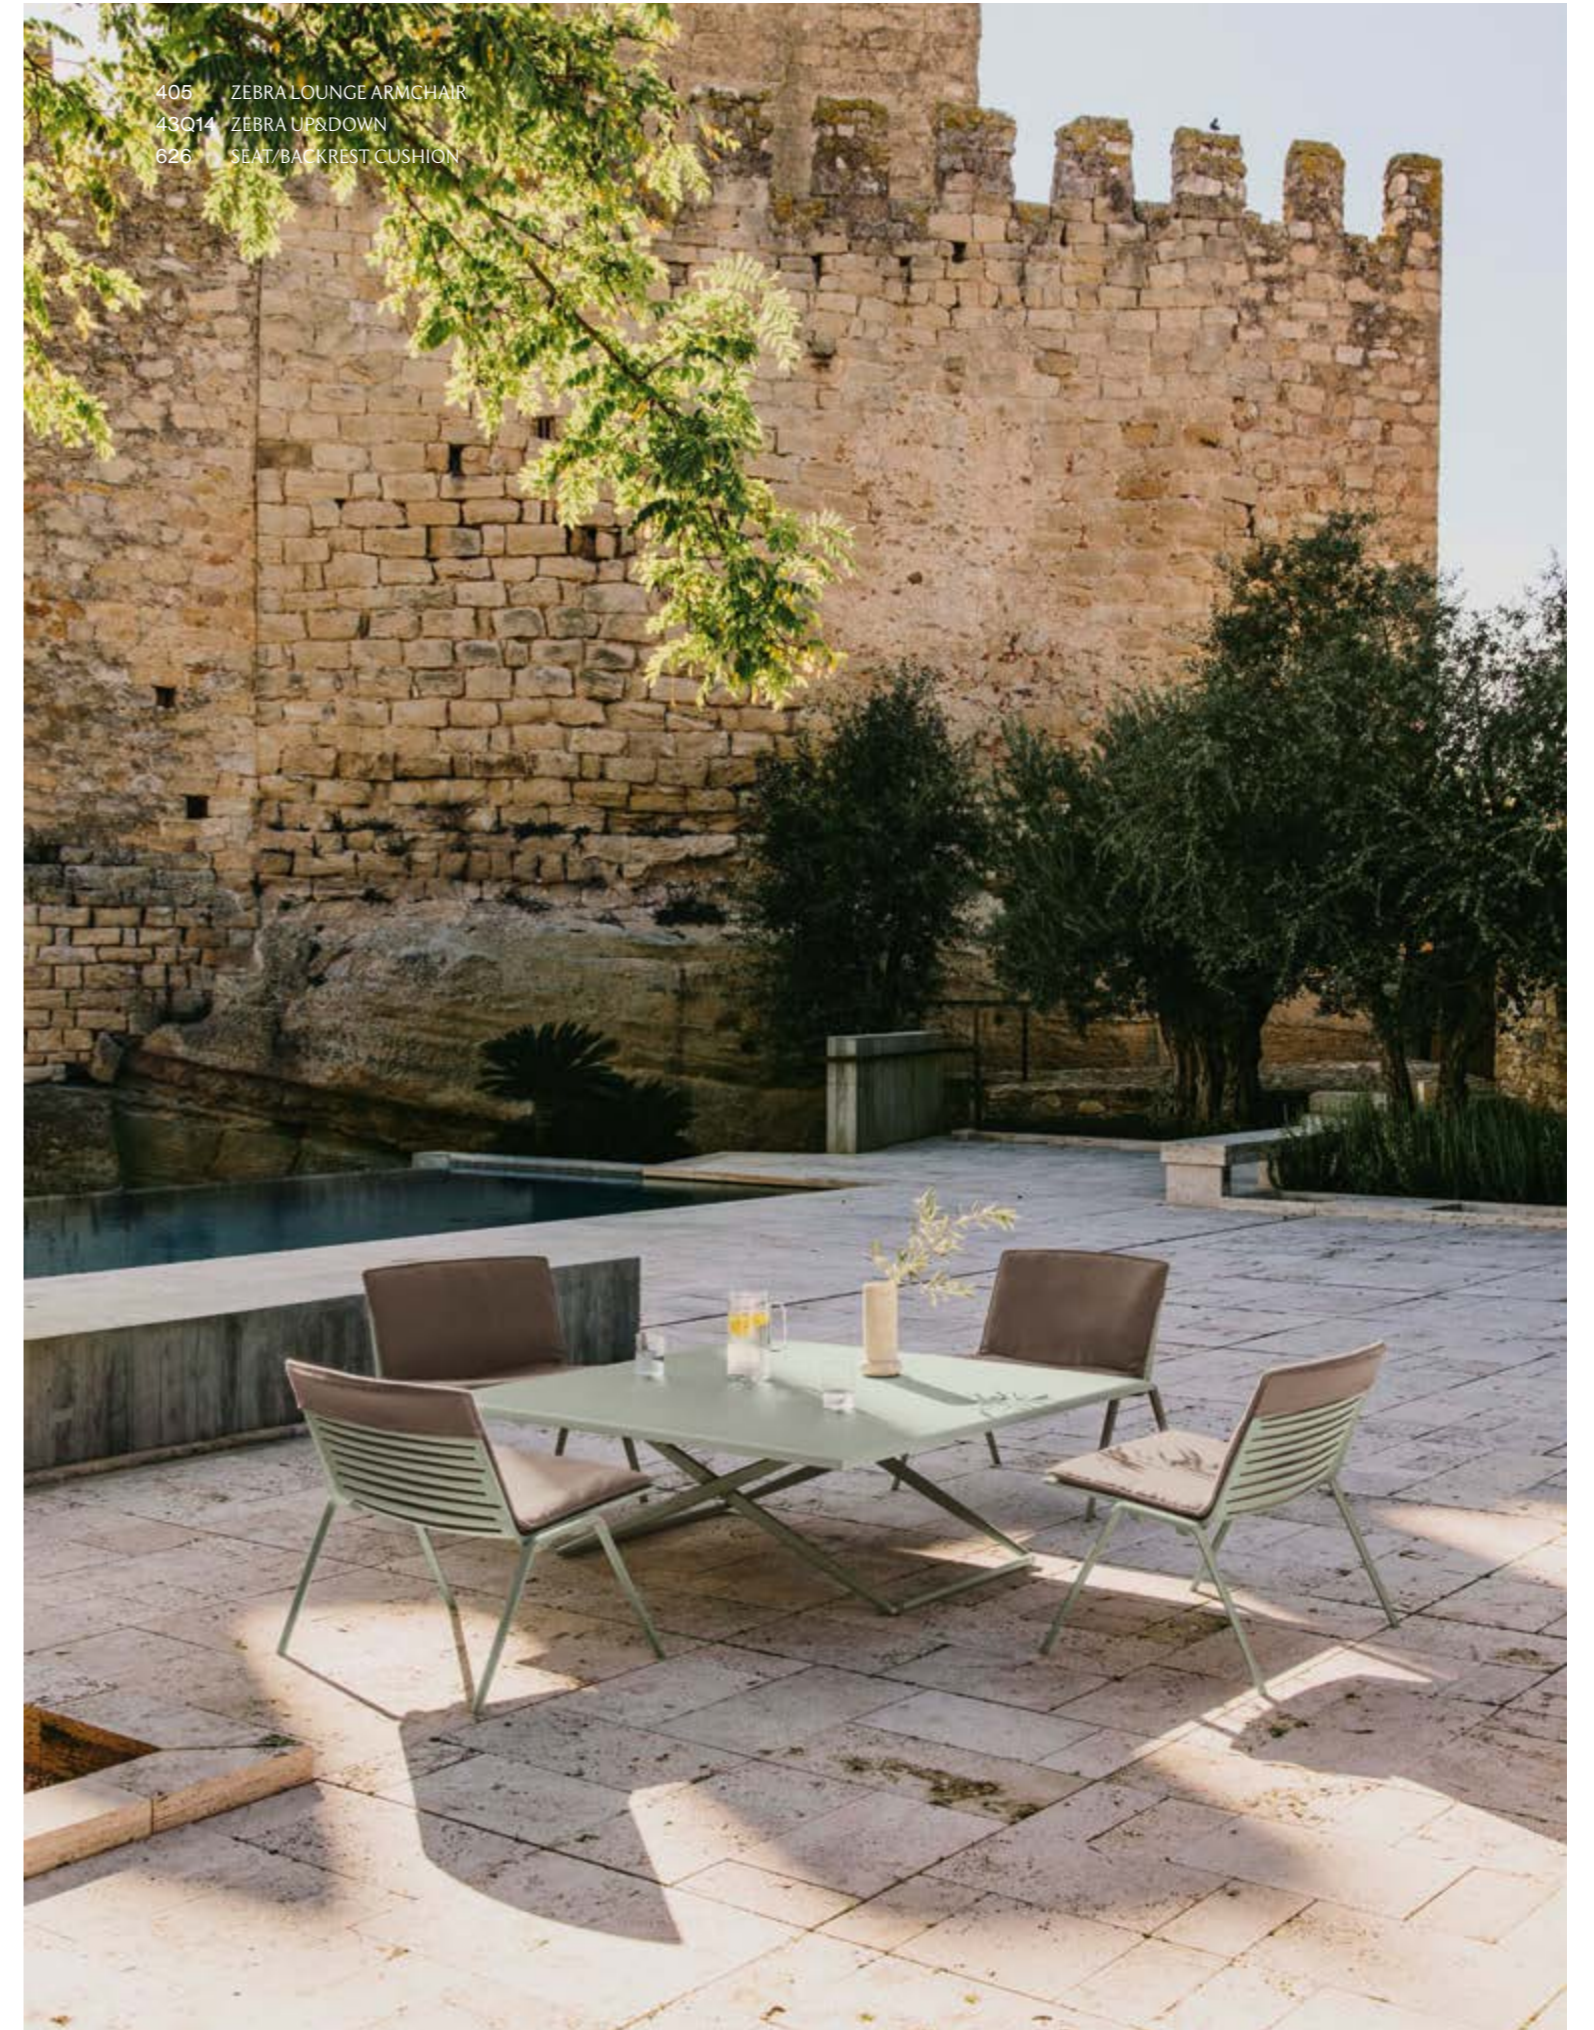

405 ZEBRA LOUNGE ARMCHAIR
43Q14 ZEBRA UP&DOWN
626 SEAT/BACKREST CUSHION